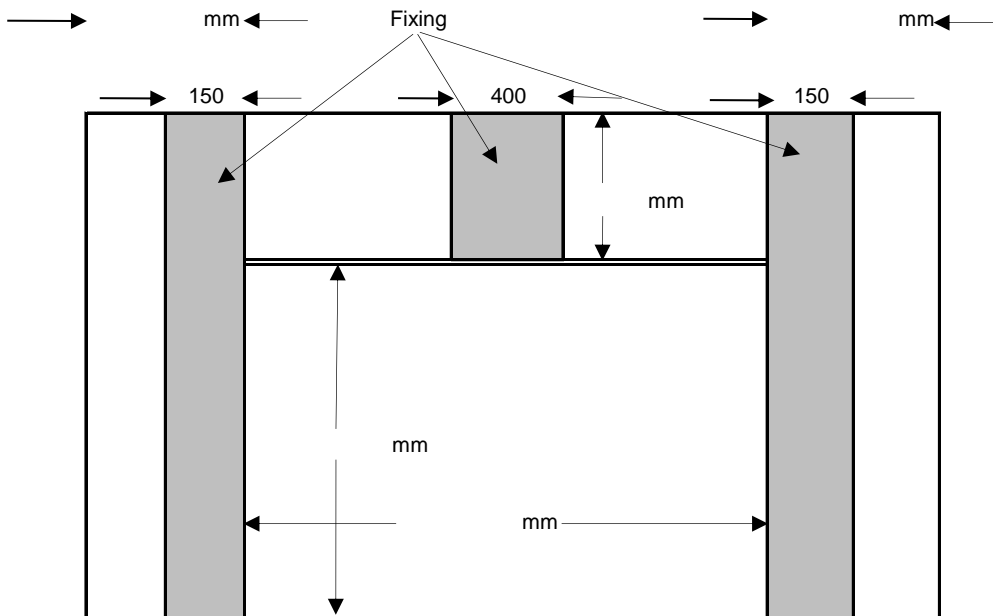

SM RT

Garage Doors & Gates

NOGG DETAIL FOR DOORS UP TO 3500 HIGH

Builder: _____ Colour: _____

Date: _____ Date Required: _____

Job Address: _____

Automatic: Yes
 No

Viewed inside looking out

Extra nogg at 600 back from head only needed for insulated doors