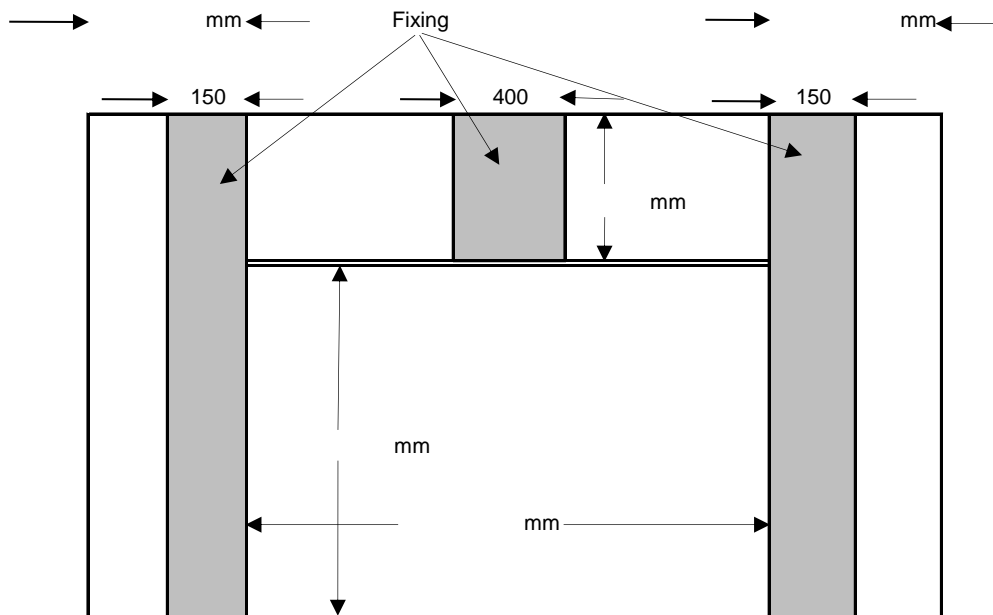

### NOGG DETAIL FOR DOORS UP TO 2400 HIGH

Builder: \_\_\_\_\_ Colour: \_\_\_\_\_

Date: \_\_\_\_\_ Date Required: \_\_\_\_\_

Job Address: \_\_\_\_\_

Automatic: Yes   
 No

Viewed inside looking out

Extra nogg at 600 back from head only needed for insulated doors