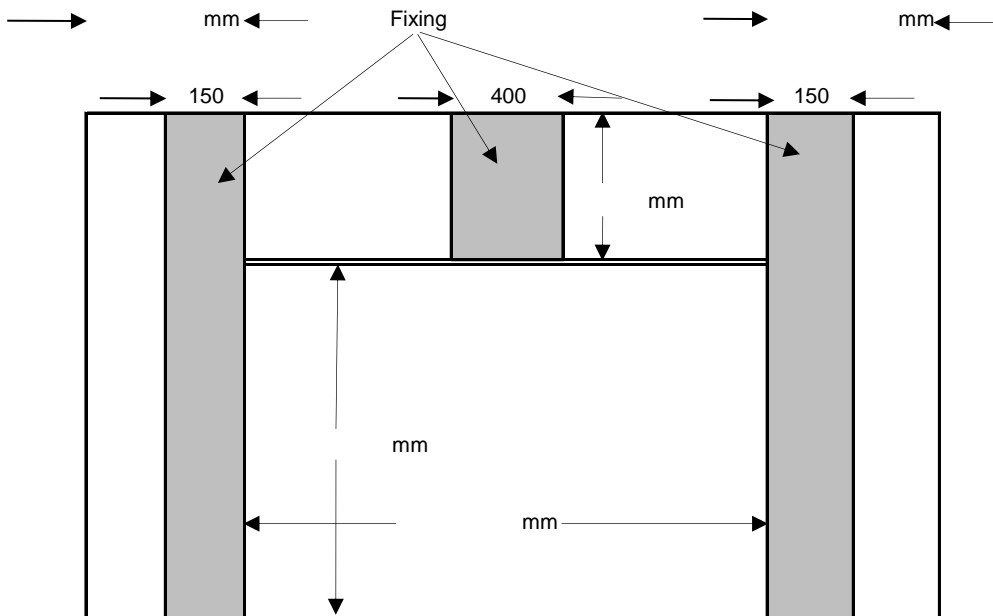

SM RT

Garage Doors & Gates

NOGG DETAIL FOR DOORS UP TO 3000 HIGH

Builder: _____ Colour: _____

Date: _____ Date Required: _____

Job Address: _____

Automatic: Yes
 No

Viewed inside looking out

Extra nogg at 600 back from head only needed for insulated doors